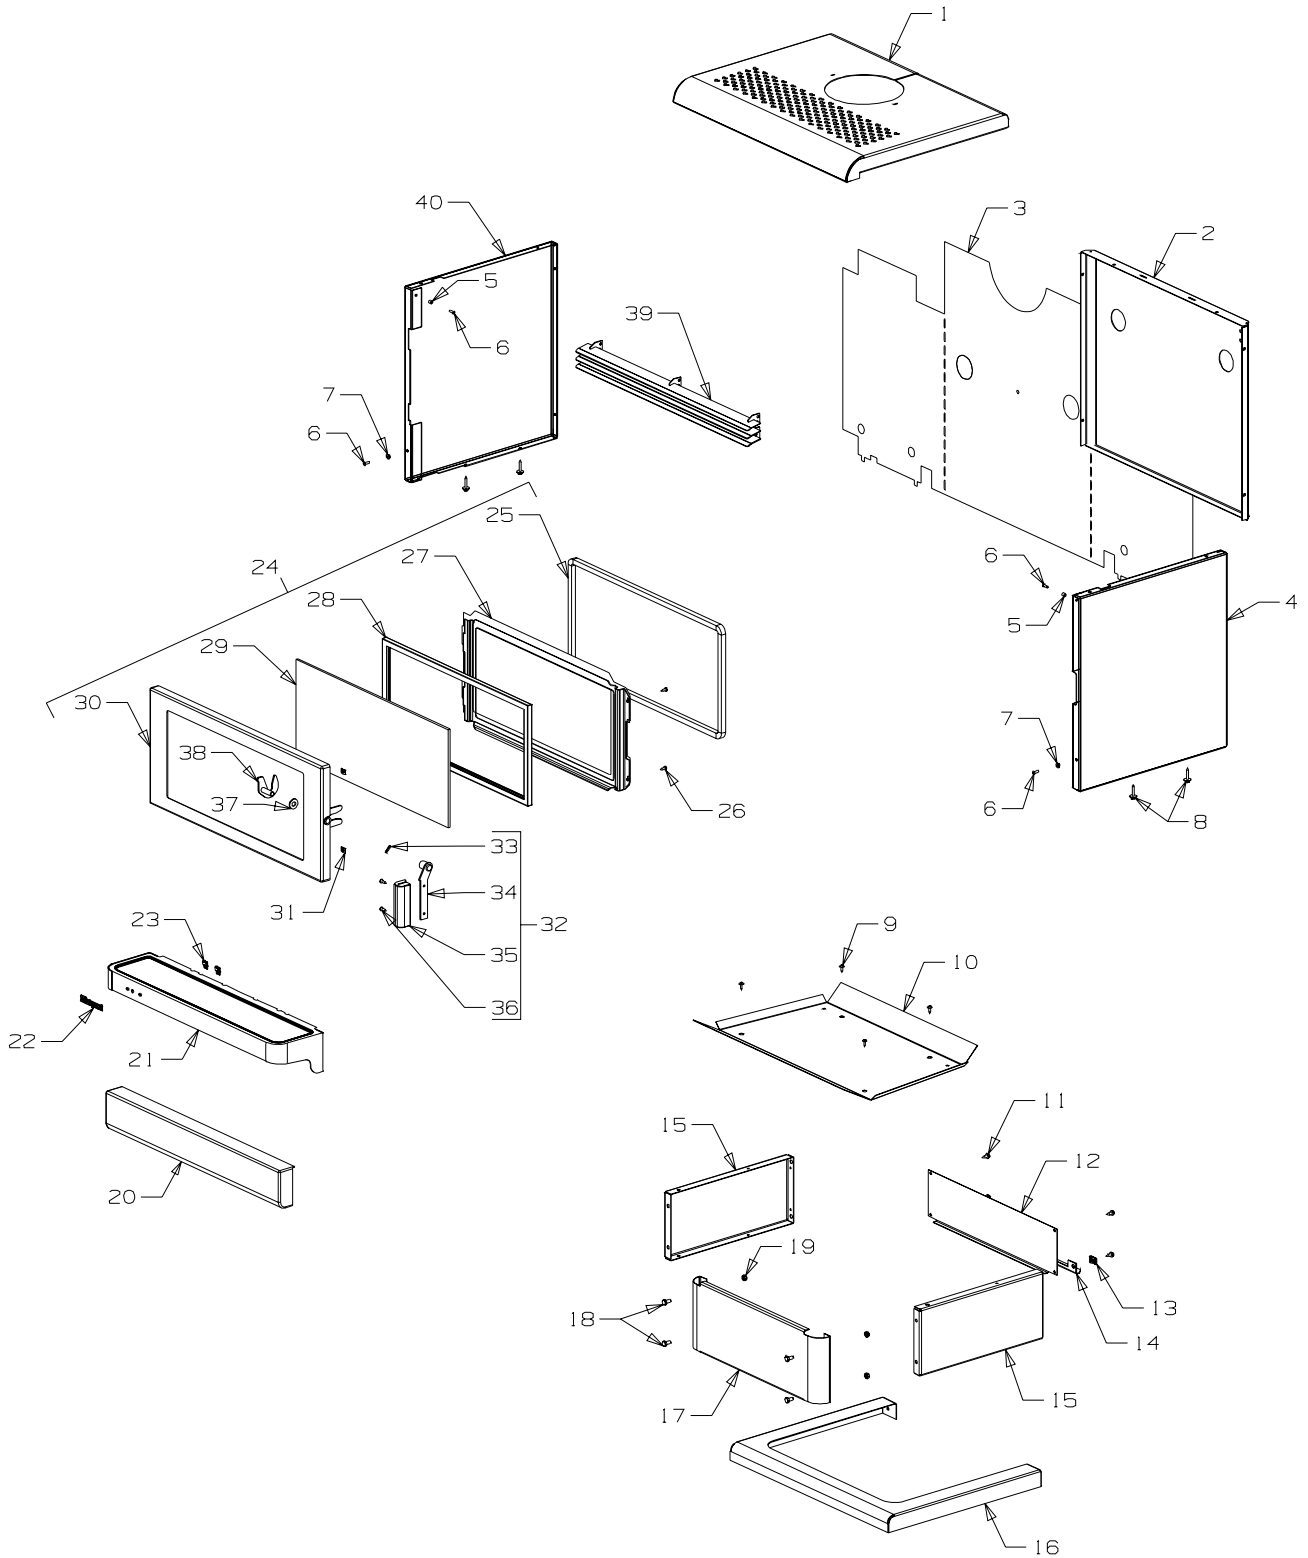

Item No	Part No	Description	Qty	Item No	Part No	Description	Qty
1	787597	Panel-Top - Black	1	21	987714	Shelf-Ash - Black - NZ	1
2	987772	Panel-Rear - Black	1	22	584581	• Badge - Gold	1
3	987531	Heatshield-Side & Rear	1	23	503381	• Push Fix, Spire	2
4	987716	Panel-Side, RH - Black	1	24	987712	Door Assy - Black	1
5	986148	Spacer-Grille	2	25	700755	• Rope-Round 16m x 2m	1
6	501303	Rivet-Pop 4.0 Dia x 7.9	8	26	501480	• Screw; S/T 8 x .5	2
7	986149	Spacer-Front Panel	6	27	986546	• Retainer-Glass	1
8	503459	Screw, S/T 12 x 25	6	28	984586	• Seal Kit-Door Glass	1
9	503005	Screw; Pan No.10 x 1/2"	4	29	984655	• Glass - 5 x 458 x 213 - complete with seal	1
10	987533	Heatshield-Bottom	1	30	987711	• Frame Assy-Door - Black	1
11	503259	Screw; S/T 10 x .5	10	31	503001	• Nut-Spire	2
12	987718	Panel-Pedestal, Back - Black	1	32	787822	• Handle Assy-Door	1
13	503388	Nut-Spire	6	33	503006	• Pin, Tension 4.0 x 16	1
14	986791	Bracket-Seismic Restraint	1	34	986605	• Handle-Assy	1
15	987720	Panel-Pedstal, Side - Black (2 panels per pack)	1	35	586161	• Handle-Door	1
16	587798	Foot - Black (no trim)	1	36	503004	• Screw; CSK No. 8 x 5/8"	2
17	987719	Panel-Pedstal, Front - Black	1	37	501704	• Washer; Flat 10 x 19 x 1.6	4
18	501959	Screw, Set M6 x 12	6	38	987006	• Latch-Door Assy 10mm	1
19	501682	Nut, M6	22	39	987792	Grille-3 Louvre - Black	1
20	987787	Panel-Front - Black - Aust	1	40	987715	Panel-Side, LH - Black	1
	584581	• Badge - Gold	1				
	503381	• Push Fix, Spire	2				

Bold Text = Assembly

Bullet Points = Item included in Assembly

NZ ONLY

150mm Flue Kit

(to suit Horizon, **LE 2000**, Siena, LE 3000, LE 5000, Verona, Utopia)

Contains:

- 3 x 1200mm lengths Flue
- 1 x 1200mm length Outer / Inner Heat Shield Combination
- 1 x 600mm Outer Shield Extension
- 1 x Anti Down Draught Cowl
- 1 x Casing Cover
- 1 x top Flue Spacer Bracket
- 1 x Ceiling Plate
- 1 x Packet screws & Ceramic Spacers