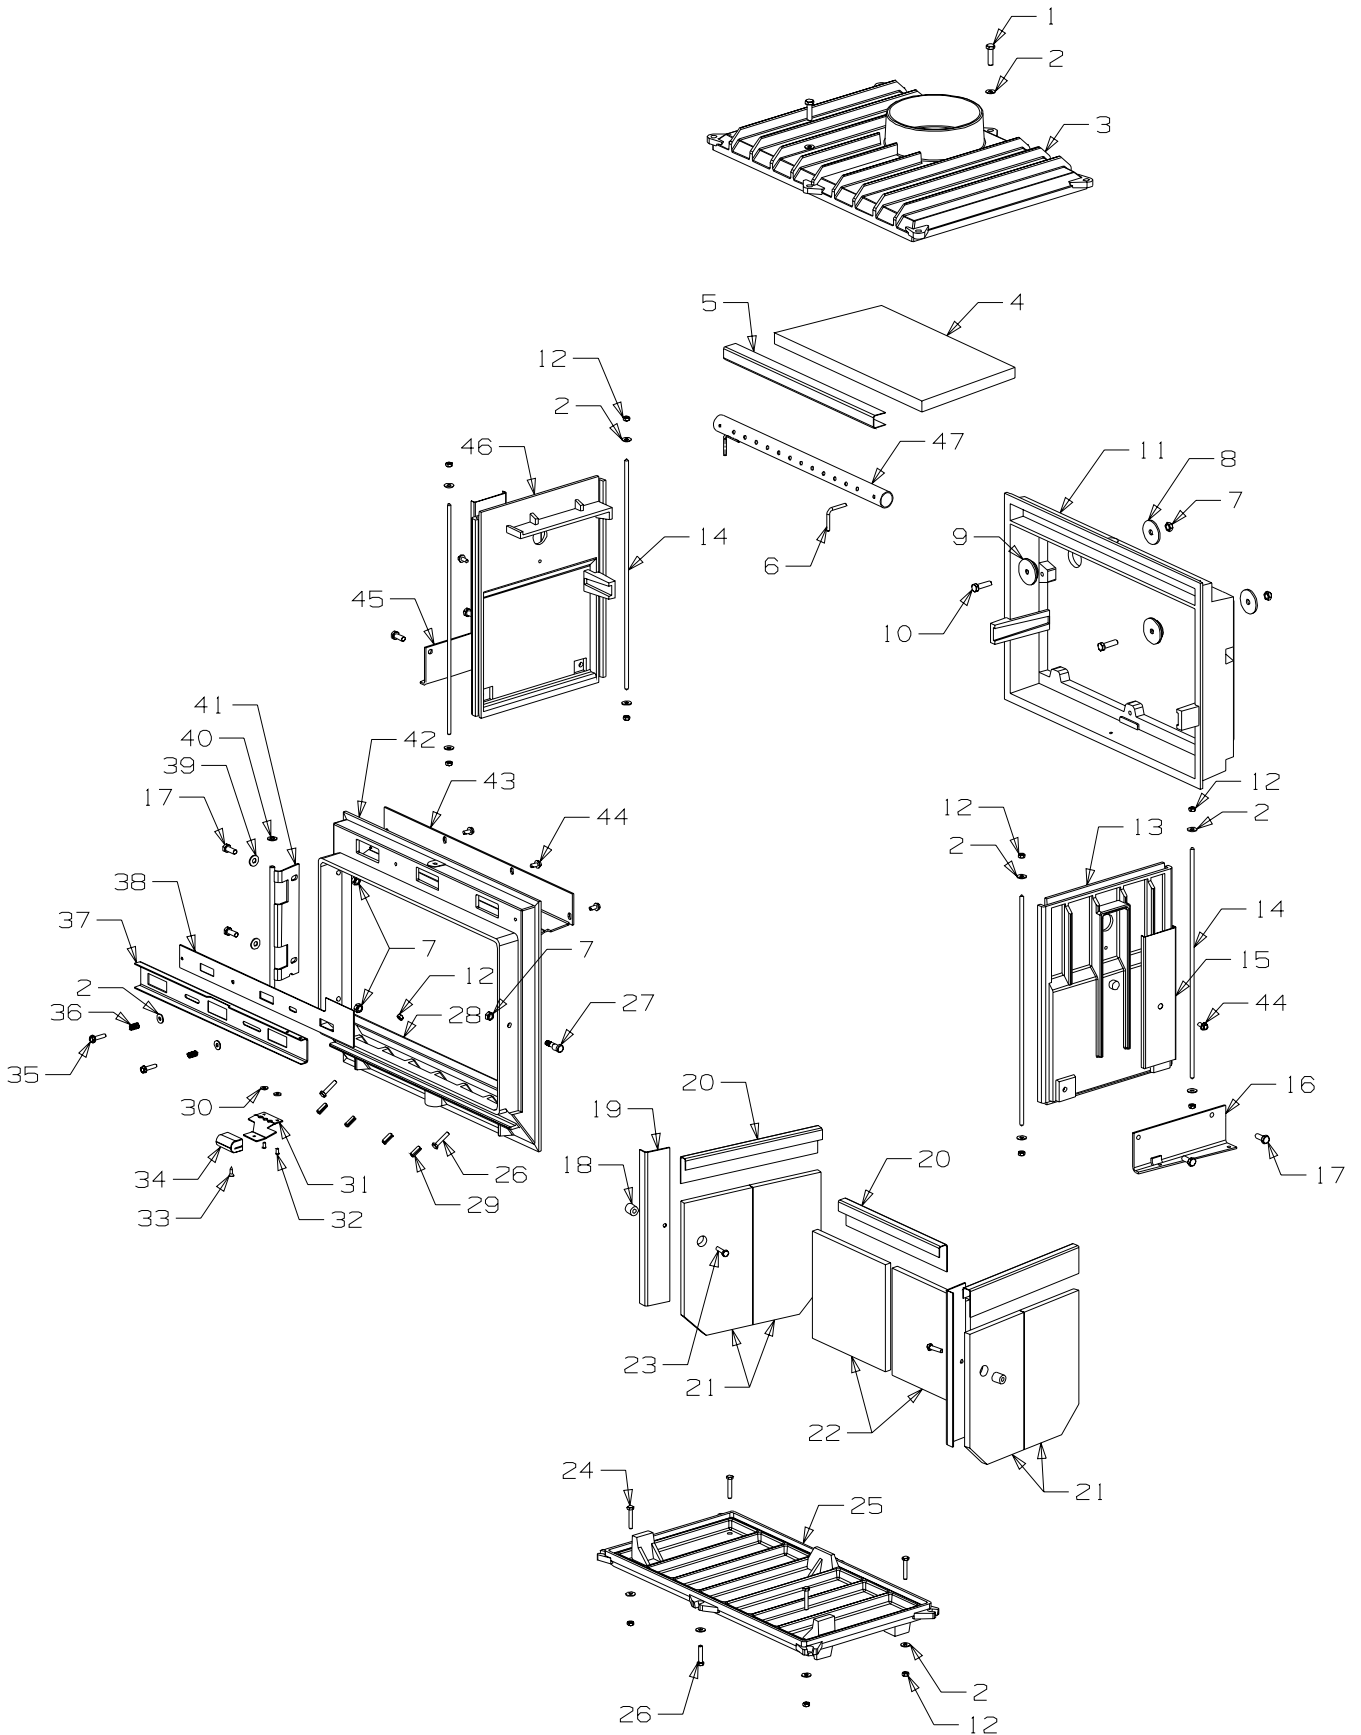

Item No	Part No	Description	Qty	Item No	Part No	Description	Qty
1	501962	Screw, Set M6 x 30	5	29	503008	Pin, Tension 8.0 x 20	4
2	500374	Washer; Flat 1/4"	14		987791	Slide-Air, Complete - NZ	
3	987502	Firebox-Top	1			(Incl. Items 2 (2) 30-34, 37-38)	1
4	987785	Board-Firebox Top			987782	Slide-Air, Complete - Aust	
		218 x 357 x 20	1			(Incl. Items 2 (2) 30-34, 37-38)	1
5	993078	•Channel-Baffle, Reinforcer	1	30	500848	Washer; Flat 3/16" x .5	2
6	586439	Pin-Retaining, Secondary Air Tube	1	31	986166	Extension-Slide, Air Inlet	1
	984090	Plug Assy - 34mm Dia	2	32	586167	Rivet-Pop 4.0 Dia x 4.8	2
7	501602	• Nut, M8 Hex (2)	13	33	503792	Screw; CSK No. 8 x 1/2"	1
8	502093	• Washer, Flat 8 x 42 x 3.0	2	34	986162	Knob-Air Control	1
9		NOT AVAILABLE		35	503336	Screw, S/T M6 x 25	2
10	501685	• Screw, Set M8 x 30	2	36	585223	Spring-Compression, Air Inlet	2
11	987503	Firebox-Back	1	37	987550	Slide-Air Inlet 20 x 50	1
12	501682	Nut, M6	22	38	987535	Plate, Back-Meter 1 ID Hole - New Zealand	1
13	787596	Firebox-Side, RH	1		987559	Plate, Back-Meter 3 ID Holes - Australia	1
14	984598	Rod-Tie, M6	4		987858	Plate, Back-Meter - Overnight Burn - NZ Only	1
15	786146	Cover-Secondary Air	2	39	501606	Washer, Flat 8 x 19 x 1.6	2
16	987546	Bracket-Mounting, Cabinet RH	1	40	006025	Washer, Flat 5/16"	1
17	501597	Screw, Set M8 x 20	6	41	986515	Hinge Assy	1
18	994053	Spacer-Board Retainer	2	42	986301	Firebox-Front	1
19	987549	Bracket-Retainer, Board	2	43	786138	•Deflector-Primary Air	1
20	994052	Channel-Brick Retainer	3	44	503003	• Screw; S/T 1/4" x .5	6
21	793087	Board-Firebox, Side		45	987534	Bracket-Mounting, Cabinet LH	1
		135 x 250 x 15 (2 per pack)		46	787595	Firebox-Side, LH	1
		(Incl. 18 , 20 (2))	1	47	986438	Tube-Secondary Air, 12 x 6.5	1
22	793086	Board-Firebox Back					
		195 x 195 x 15 (Incl. 20 (1))					
		(2 per pack)	1				
23	503018	Screw, Set M6 x 25	2				
24	501815	Screw, Set M6 x 35	4				
25	987504	Firebox-Bottom	1				
26	501963	Screw, Set M6 x 25	3				
27	587516	Pin-Door Latch	1				
28	987551	Plate-Base Air	1				

Bold Text = Assembly

Bullet Points = Item included in Assembly